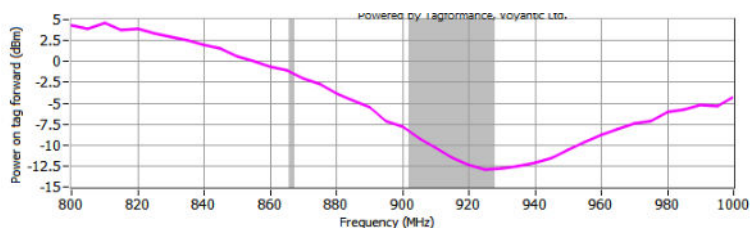

UHF

CTU36201-487

GENERAL SPECIFICATION

Applications	Library Archivel
IC	KX2005XB-L/T
Frequency	Global 840-960 MHz
Protocol	ISO18000-6C EPC Class1 Gen2
User memory	1312 Bits
EPC memory	128 Bits
Antenna size	95x3 mm
Tag size	100x16 mm
Pitch	23.416 ± 0.5mm
Core inner diameter	76 ± 0.5mm
Storage temperature	20 ~ 30°C / 20% ~ 60% RH
Operating temperature	20 ~ 30°C / 20% ~ 60% RH
Standard roll qty	/
Antenna process mode	Aluminum Etching

Read Range

Sensitivity Results from Free Space(dBm)

Orientation sensitivity