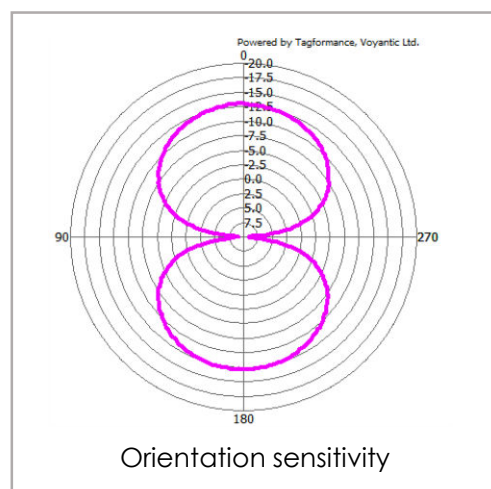

UHF

CTU36201-487

GENERAL SPECIFICATION

Applications	Library Archivel
IC	KX2005XB-L/T
Frequency	Global 840-960 MHz
Protocol	ISO18000-6C EPC Class1 Gen2
User memory	1312 Bits
EPC memory	128 Bits
Antenna size	95x3 mm
Tag size	100x16 mm
Pitch	23.416 ± 0.5mm
Core inner diameter	76 ± 0.5mm
Storage temperature	20 ~ 30°C / 20% ~ 60% RH
Operating temperature	20 ~ 30°C / 20% ~ 60% RH
Standard roll qty	/
Antenna process mode	Aluminum Etching

Read Range

Sensitivity Results from Free Space(dBm)

Orientation sensitivity