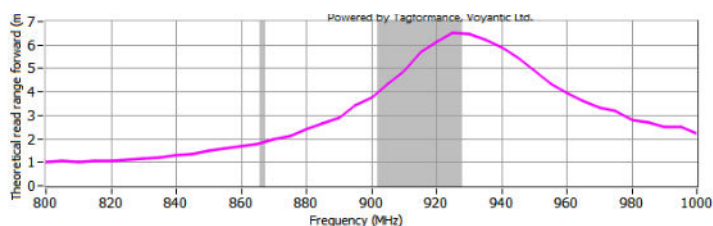

UHF

CTU36201-487

GENERAL SPECIFICATION

Applications	Library Archivel
IC	KX2005XB-L/T
Frequency	Global 840-960 MHz
Protocol	ISO18000-6C EPC Class1 Gen2
User memory	1312 Bits
EPC memory	128 Bits
Antenna size	95x3 mm
Tag size	100x16 mm
Pitch	23.416 ± 0.5mm
Core inner diameter	76 ± 0.5mm
Storage temperature	20 ~ 30°C / 20% ~ 60% RH
Operating temperature	20 ~ 30°C / 20% ~ 60% RH
Standard roll qty	/
Antenna process mode	Aluminum Etching

Read Range

Sensitivity Results from Free Space(dBm)

Orientation sensitivity